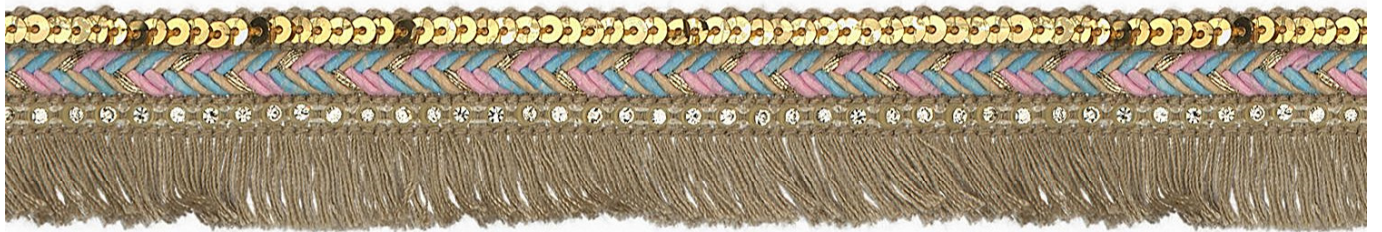

XFR120 - FRINGE RIBBON

100%PE

Breite ca. 30mm

Rolle ca. 10.0m

XFR12O503-030

XFR12O515-030

XFR12O550-030

XFR12O553-030

XFR120569-030